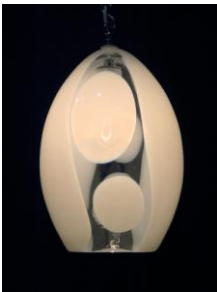

Glass Lighting

Dome Series Table Lamp
20" x 11" x 11"

Groove Series Table Lamps
Teardrop: 18" x 11" x 11"
Cone: 22" x 14" x 14"

Tactile Pendant Light
12" x 5" x 5"

Groove Table Lights
12" x 7" x 7"

Dot Pendant Lamp
12" x 8" x 8"

Groove Series Hanging Lights
Cylinder - Small (10") & Large (12")
Bowl - Small (6") & Large (7")

355 South End Avenue #6D New York, NY 10280 212.766.0208
www.furthurdesign.com

Glass Lighting

Dome Series Table Lamp
20" x 11" x 11"

Groove Series Table Lamps
Teardrop: 18" x 11" x 11"
Cone: 22" x 14" x 14"

Tactile Pendant Light
12" x 5" x 5"

Groove Table Lights
12" x 7" x 7"

Dot Pendant Lamp
12" x 8" x 8"

Groove Series Hanging Lights
Cylinder - Small (10") & Large (12")
Bowl - Small (6") & Large (7")